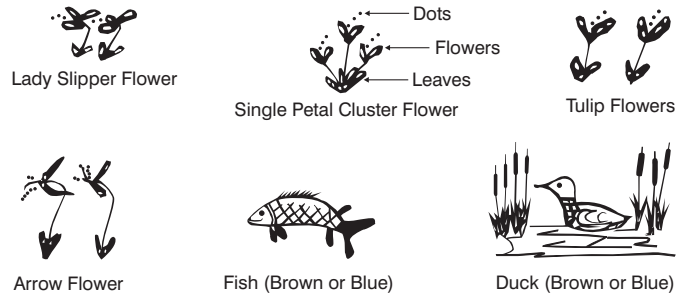

Brush Decorations Available:

Send to: Name _____

Address _____

City _____

State _____ Zip _____

Phone ( ) _____

Special Instructions: _____

_____

_____

_____

_____

Qty	Item	Glaze & Flower Color #	Brushwork Decoration	Price of Each	Total
Please include $7.50 minimum shipping & handling charge or 20% of the Total Cost, which ever is greater (sales tax included in prices). Allow 5-7 weeks for delivery. Make your check for the full amount payable to "Down to Earth", (prices are subject to change). Mail the order form and payment to: Keith Herklotz, 199 Ellsworth Road, Blue Hill, ME 04614 Thanks.				Shipping	
Tel: (207) 374-5492				Total Cost